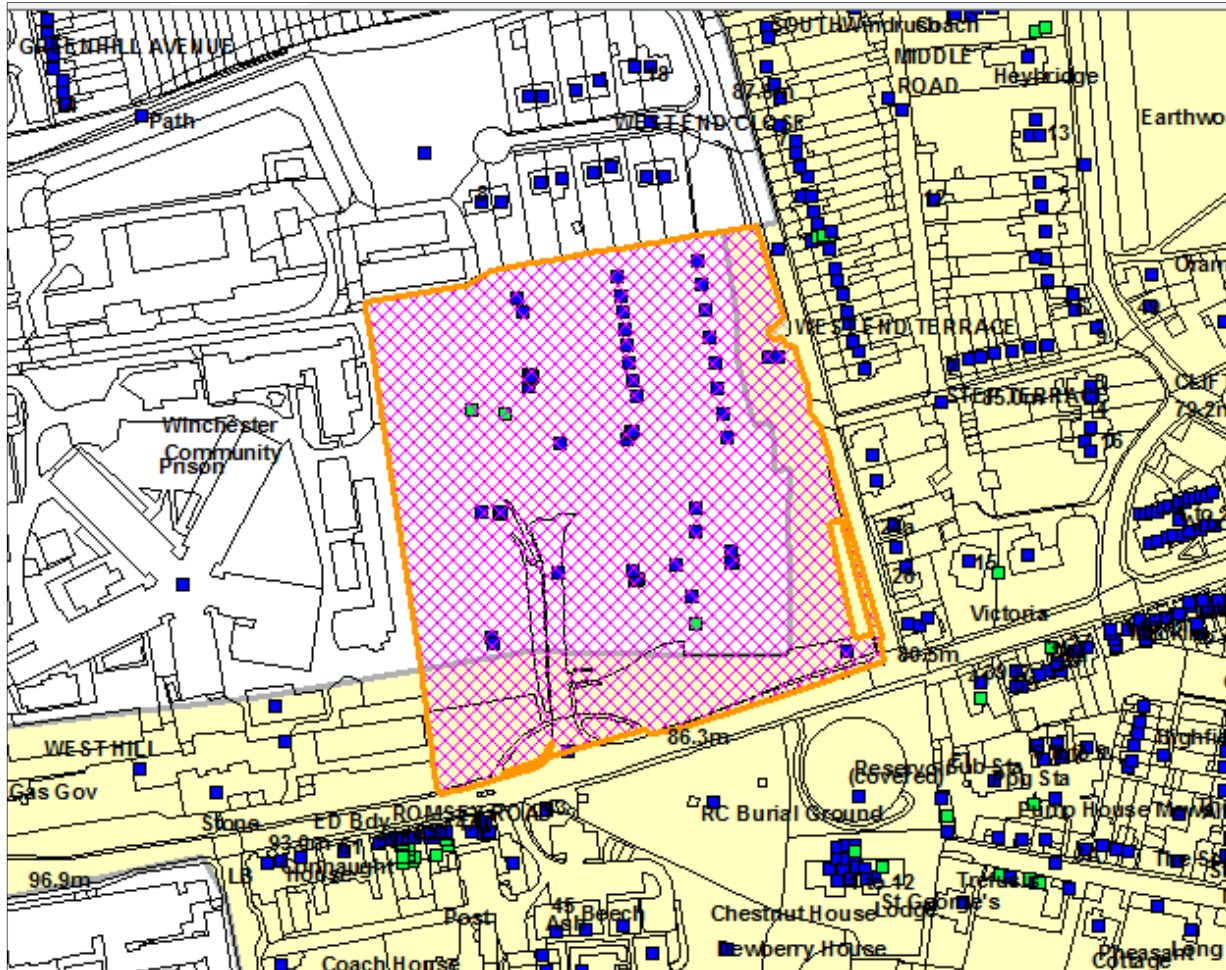

20/00462/AVC – HAMPSHIRE CONSTABULARY HQ, ROMSEY ROAD, WINCHESTER.

LAYOUT OF PROPOSED SIGNAGE

SIGNAGE DESIGNS.

Totem.

Flag.

Parking Totem.

ROMSEY ROAD HOARDINGS.

LIVING WALL SIGN.