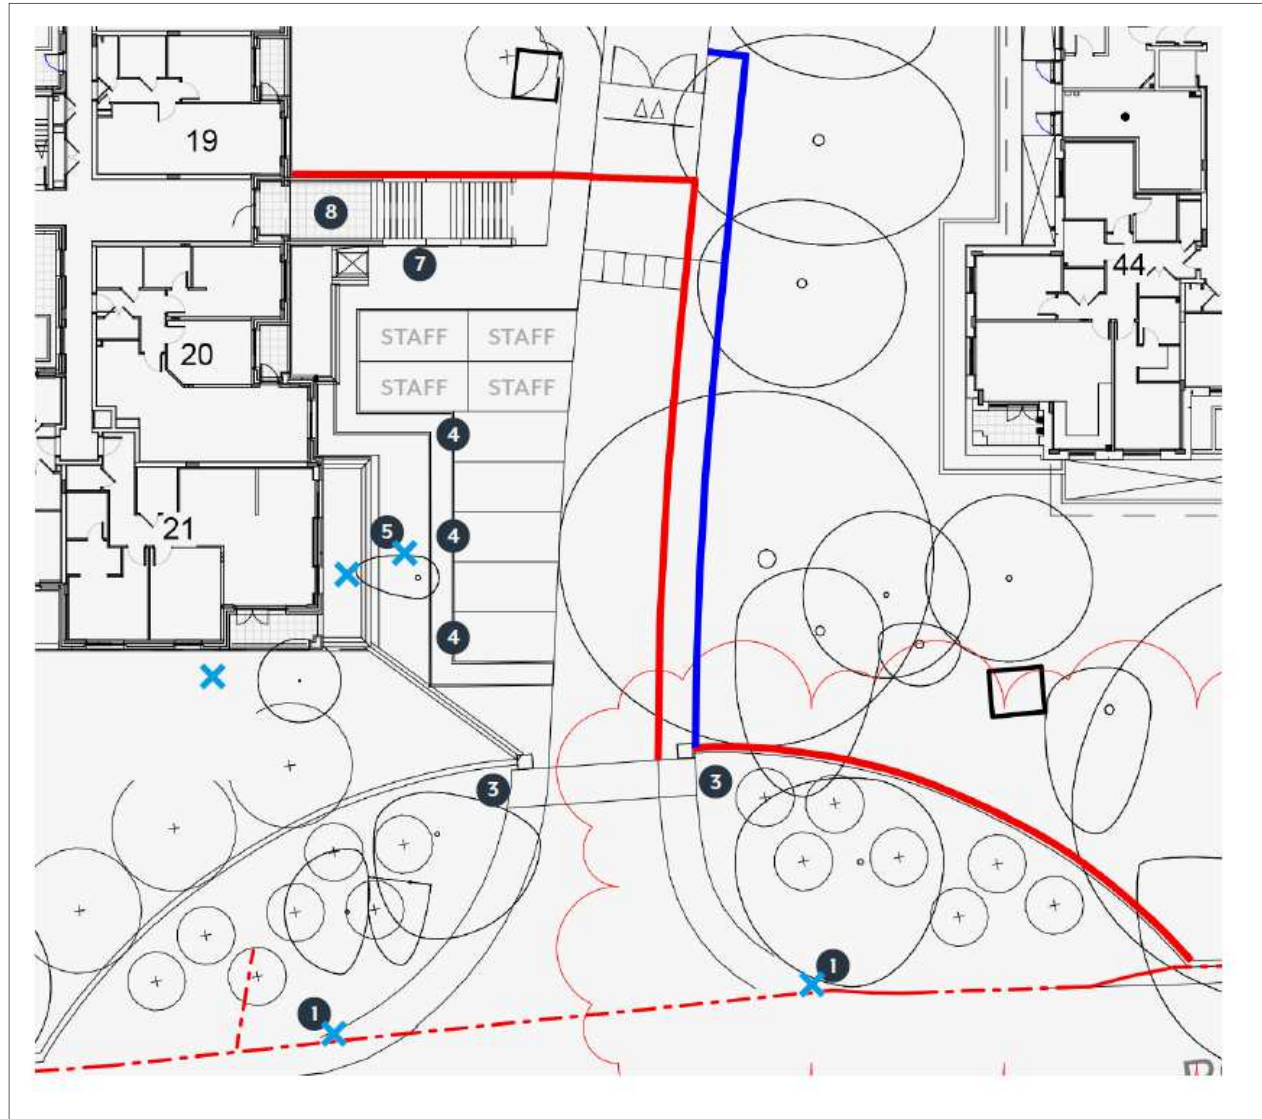

20/00462/AVC – HAMPSHIRE CONSTABULARY HQ, ROMSEY ROAD, WINCHESTER.

LAYOUT OF PROPOSED SIGNAGE

SIGNAGE DESIGNS.

Totem.

Flag.

Parking Totem.

ROMSEY ROAD HOARDINGS.

LIVING WALL SIGN.